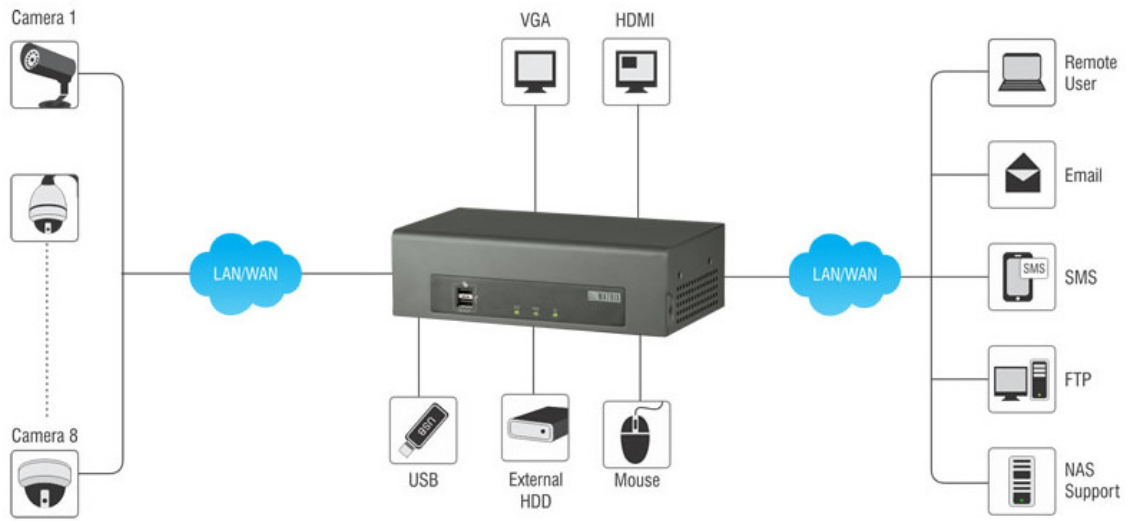

NVR 64P Connectivity Diagram

NUTECH SOLUTIONS
www.nutechsolution.com